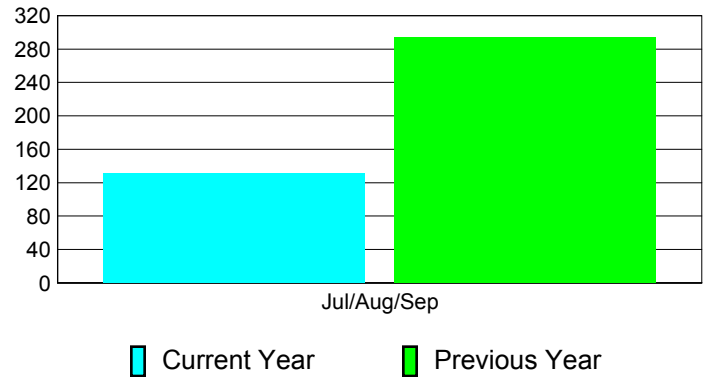

Comparison of Membership Gain/Loss

Current Year Compared to the Previous Year