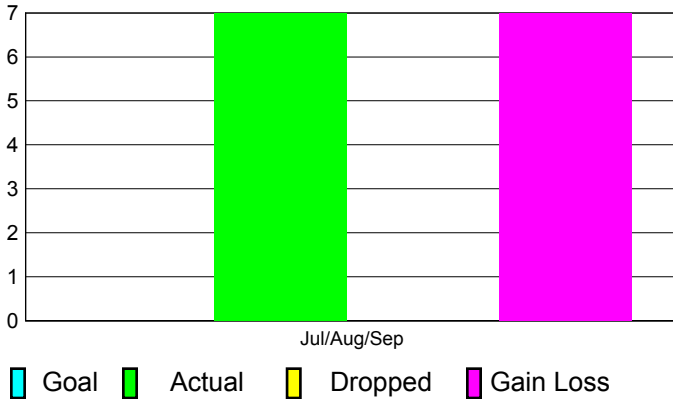

## CLUBS

Club Results  
2012-2013

Clubs  
2011-2012

Month	New Club Goal	Actual New Clubs	Actual Dropped Clubs	Gain/Loss of Clubs	Gain/Loss of Clubs
Jul/Aug/Sep	0	7	0	7	12
<b>Totals</b>	<b>0</b>	<b>7</b>	<b>0</b>	<b>7</b>	<b>12</b>

### Club Results 2012-2013

Goal, New, Dropped, Gain/Loss

### Comparison of Club Gain/Loss

Current Year Compared to the Previous Year