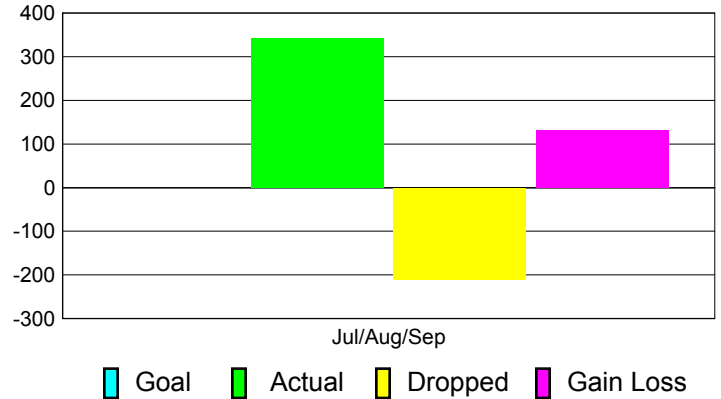

### YTD Status Quo Clubs 2012-2013

Status Quo Clubs Compared to Status Quo Members

## MEMBERSHIP

Membership Results  
2012-2013

Membership  
2011-2012

Month	Net Memb Goal	Actual New Memb	Actual Dropped Memb	Gain/Loss of Memb	Gain/Loss of Memb
Jul/Aug/Sep	0	342	-211	131	294
<b>Totals</b>	<b>0</b>	<b>342</b>	<b>-211</b>	<b>131</b>	<b>294</b>

### Membership Results 2012-2013

Goal, New, Dropped, Gain/Loss

### Comparison of Membership Gain/Loss

Current Year Compared to the Previous Year