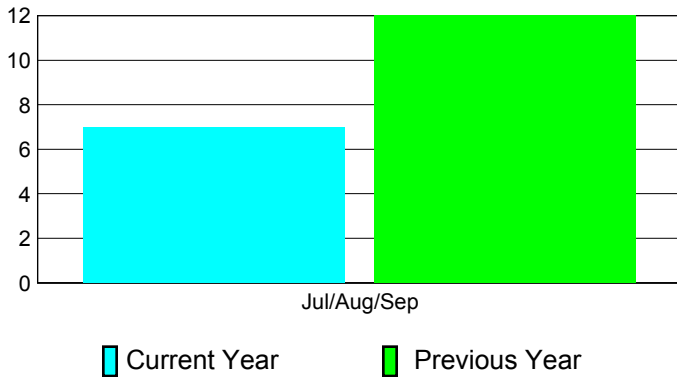

Comparison of Club Gain/Loss

Current Year Compared to the Previous Year