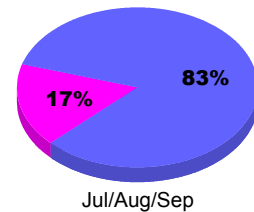

Gender Comparison 2012-2013